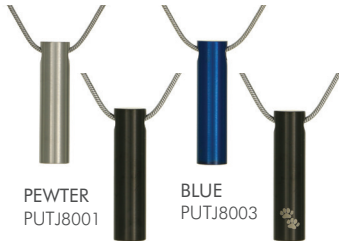

PLAIN PENDANTS ●

BRONZE
PUTJ8030

PEWTER
PUTJ8031

BRONZE
PUTJ8032

PEWTER
PUTJ8033

HEART PAW
PENDANTS ●

CYLINDER
PENDANTS ●

PEWTER
PUTJ8001

ONYX
PUTJ8002

BLUE
PUTJ8003

ONYX PAWS
PUTJ8010

Terrybear Jewellery

Made of Stainless Steel. Bronze is 14ct gold plated. Not shown actual size.

All of the items appearing on this page are able to be Personalised.
Please ask for more information.